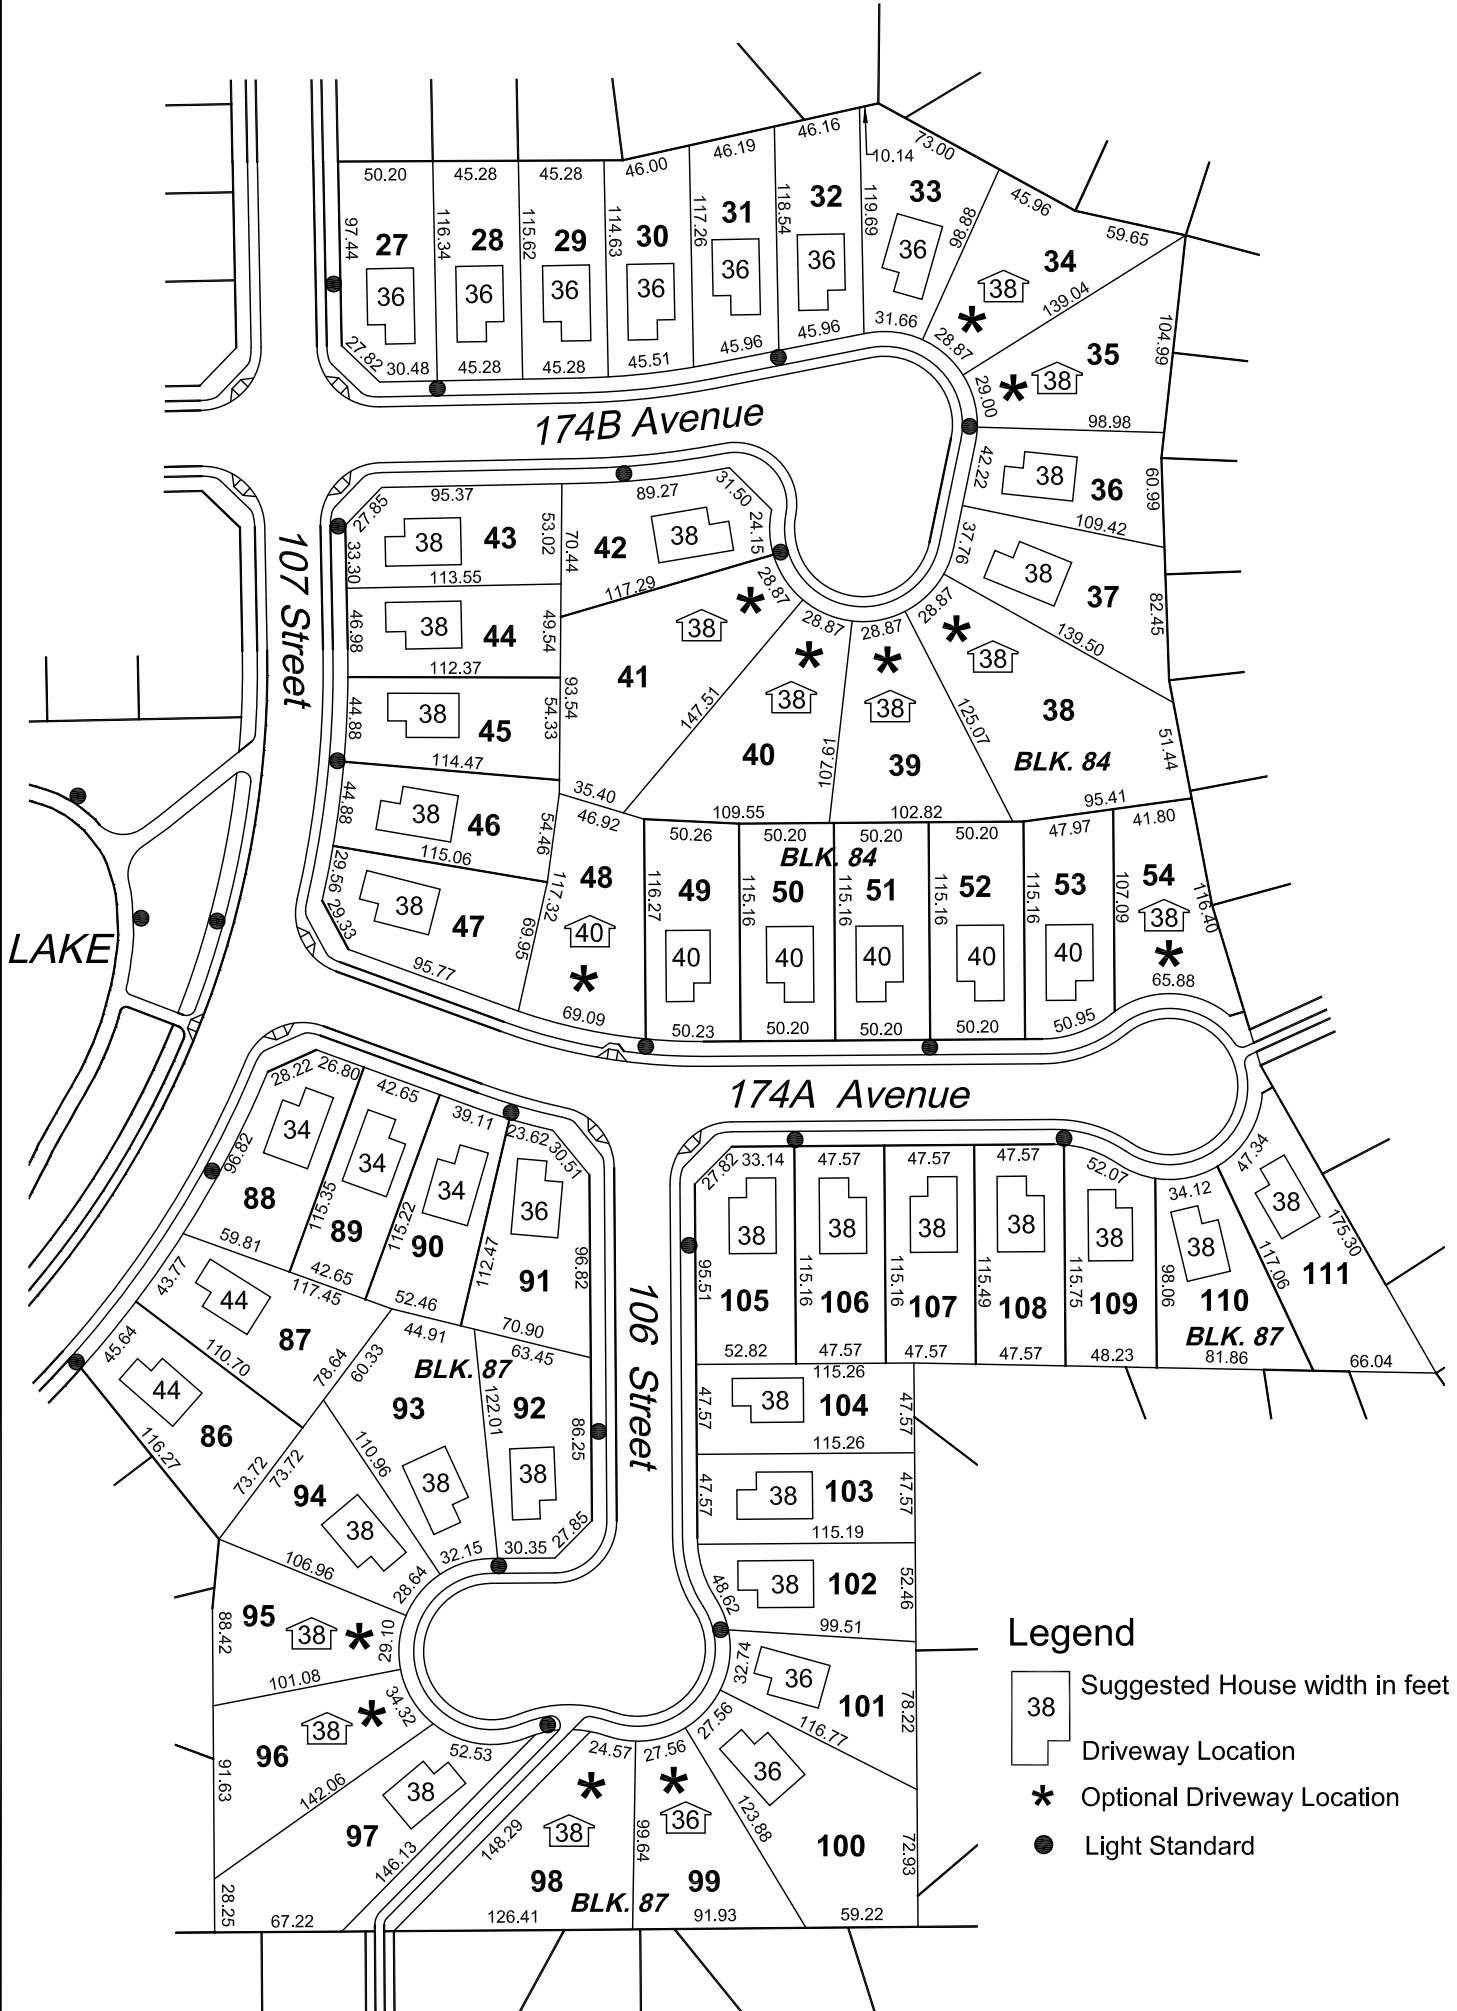

Castlebrook

Stage 13C

Legend

- Suggested House width in feet
- Driveway Location
- Optional Driveway Location
- Light Standard